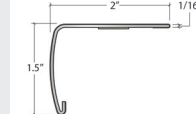

Showing Tavern Oak for Trim Reference

Coordinating Moldings

USA Special Order Moldings Available from Versatrim

Amazing 537

SlimTrim with Track and Shim

VersaEdge Extra Tall

Moisture Proof Quarter Round

SlimCap with Track and Shim