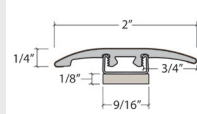

Showing Tavern Oak for Trim Reference

Coordinating Moldings

USA Special Order Moldings Available from Versatrim

Amazing 537

SlimTrim with Track and Shim

VersaEdge Extra Tall

Moisture Proof Quarter Round

SlimCap with Track and Shim