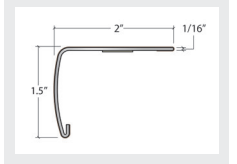

Exact-Match Moldings

Stocked and Sold by Next Floor

Amazing 537

3 in 1 with Track and Shim

Length: 94" (238.7 cm)
 Pieces/Carton: 20
 Lb/Carton: 35
 Cartons/Pallet: 36
 Lb/Pallet: 1260

Tall Stair Nose Cap

Length: 94" (238.7 cm)
 Pieces/Carton: 10
 Lb/Carton: 20
 Cartons/Pallet: 80
 Lb/Pallet: 1600