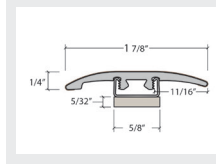

Exact-Match Moldings

Stocked and Sold by Next Floor

Amazing 537

3 in 1 with Track and Shim

Length: 94" (238.7 cm)
 Pieces/Carton: 20
 Lb/Carton: 35
 Cartons/Pallet: 36
 Lb/Pallet: 1260

Tall Stair Nose Cap

Length: 94" (238.7 cm)
 Pieces/Carton: 10
 Lb/Carton: 20
 Cartons/Pallet: 80
 Lb/Pallet: 1600