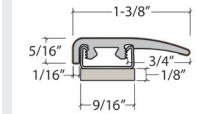

Showing Tavern Oak for Trim Reference

Coordinating Moldings

USA Special Order Moldings Available from Versatrim

Amazing 537

SlimTrim with Track and Shim

VersaEdge Extra Tall

Moisture Proof Quarter Round

SlimCap with Track and Shim