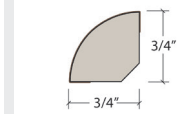

Coordinating Moldings

USA Special Order Moldings Available from Versatrim

Amazing 537

Product Color	SlimTrim SKU Number	VersaEdge SKU Number	Quarter Round SKU Number	SlimCap SKU Number
537 060 Naturally Oiled Oak	SLT-113780	VEX-113780	MRQR-113780	SCAP-113780
537 054 Smokey Oak	SLT-113786	VEX-113786	MRQR-113786	SCAP-113786
537 412 Tavern Oak	SLT-113781	VEX-113781	MRQR-113781	SCAP-113781
537 053 Heritage Oak	SLT-113782	VEX-113782	MRQR-113782	SCAP-113782
537 047 Arctic Oak	SLT-113784	VEX-113784	MRQR-113784	SCAP-113784
537 048 Nickel Finished Oak	SLT-113785	VEX-113785	MRQR-113785	SCAP-113785
537 006 Espresso Oak	SLT-113783	VEX-113783	MRQR-113783	SCAP-113783
537 078 Carbonized Oak	SLT-113787	VEX-113787	MRQR-113787	SCAP-113787

Showing Heritage Oak Limestone for Trim Reference